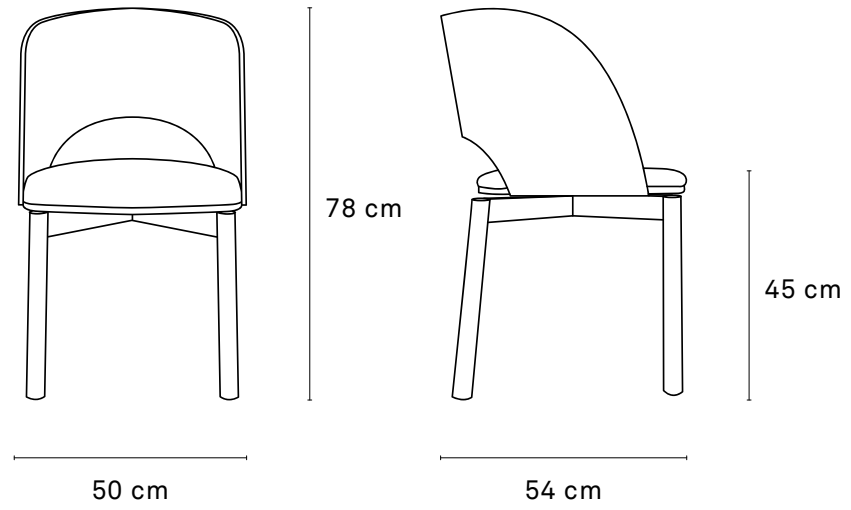

Gris
Gray /
Gris

Verde
Green /
Vert