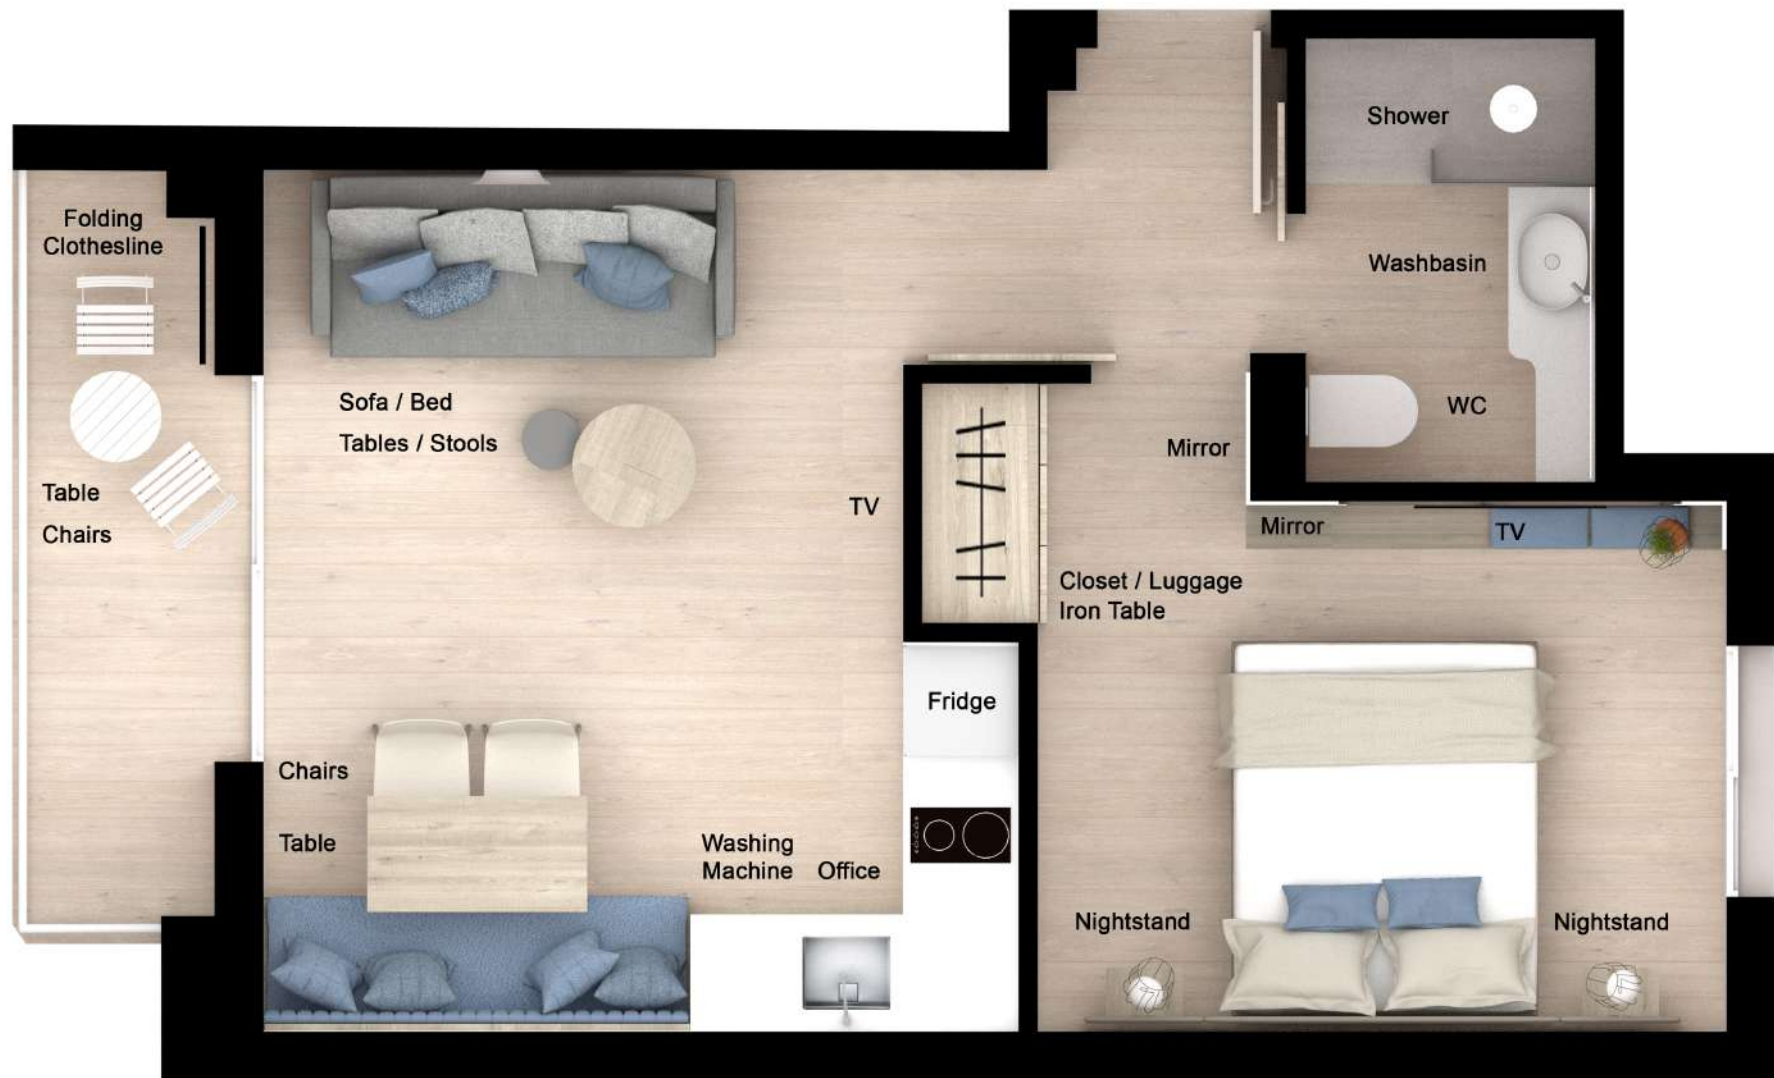

**GROUND FLOOR
APARTMENT**

Total apartment area: 64,00 sqm

APARTMENT A

Total apartment area: 39,45 sqm

APARTMENT B

Total apartment area: 39,36 sqm

APARTMENT C

Total apartment area: 38,00 sqm