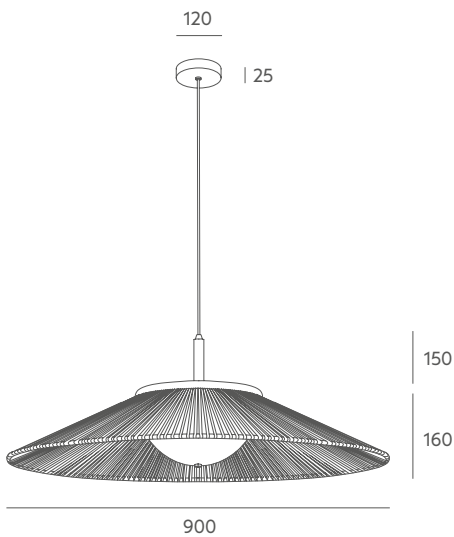

GRACE COLLECTION

Ceiling lamp / Suspensión

Ref 6015-90

LED 3 x 11W **A+**

Ref 6015-60

LED 3 x G9 4W **A+**

Ref 6015-40

LED 3 x G9 4W **A+**

Tecnical data

Frame: : braided rope. Varnished beech wood. Black metal canopy.

Details: opal metacrylate diffuser. Black PVC cable.

Recommended Bulb: Ref 6015 - 90 E-27 11W LED (not included).
Ref 6015 - 40 - 60 G9 4W 3000K. 400 Lm 36° LED (included).