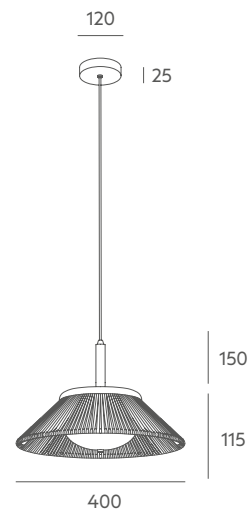

GRACE COLLECTION

Ceiling lamp / Suspensión

Ref 6015-90

LED 3 x 11W **A+**

Ref 6015-60

LED 3 x G9 4W **A+**

Ref 6015-40

LED 3 x G9 4W **A+**

Tecnical data

Frame: : braided rope. Varnished beech wood. Black metal canopy.

Details: opal metacrylate diffuser. Black PVC cable.

Recommended Bulb: Ref 6015 - 90 E-27 11W LED (not included).
Ref 6015 - 40 - 60 G9 4W 3000K. 400 Lm 36° LED (included).

Important: the standard cable length is 1 metre, if you need special size please contact our Customer Support Department.

Información técnica

Cuerpo: cuerda trenzada. Madera de haya barnizada. Florón de metal negro.