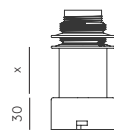

HEDULA

DESIGNED FORNASEVI, 2020 · A1053 + 1160

ES

ACABADOS

Soporte:
Negro Mate

Rueda:
Negro Mate

MATERIALES

Acero

ESPECIFICACIONES (UE)

E27 Max. 60W (No incluida)
220-240 V, 50/60 Hz,
IP20, Clase I

IP20

CLASIFICACIÓN ENERGÉTICA

A ++

MODIFICACIONES POSIBLES

Posibilidad colgante con C1010

BOMBILLA RECOMENDADA

Ø300 - B038 (Oro/Cromo)
Ø600 - B035 (Oro/Cromo)
Ø900 - B035 (Oro/Cromo)

EN

FINISHES

Support:
Matt Black

Wheel:
Matt Black

MATERIALS

Steel

SPECIFICATIONS (UE)

E27 Max. 60W (Not included)
220-240 V, 50/60 Hz,
IP20, Class I

IP20

ENERGY LABEL

A ++

POSSIBLE MODIFICATIONS

Pendant possibility with C1010

RECOMMENDED BULB

Ø300 - B038 (Gold/Chrome)
Ø600 - B035 (Gold/Chrome)
Ø900 - B035 (Gold/Chrome)

TEC

200/280

Ø300/600/900

30 x

Ø60