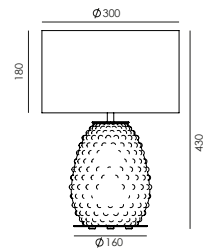

FINISHES

Metal: Matt Black / Matt White
Matte Brass / Shiny Gold
Chrome / Satin Nickel

Glass (Hand painted):
See colour palette

MATERIALS
Metal / Acrylic

IMAGE SHADE 801011/30
Not included

DIMMABLE OPTION
B211 11W (Dimmable) + Dimmer
(ask for extra cost)

SPECIFICATIONS (UE)
E27 Max. 15W (not included)
220-240 V, 50/60 Hz

IP20

ENERGY LABEL
E

TEC A